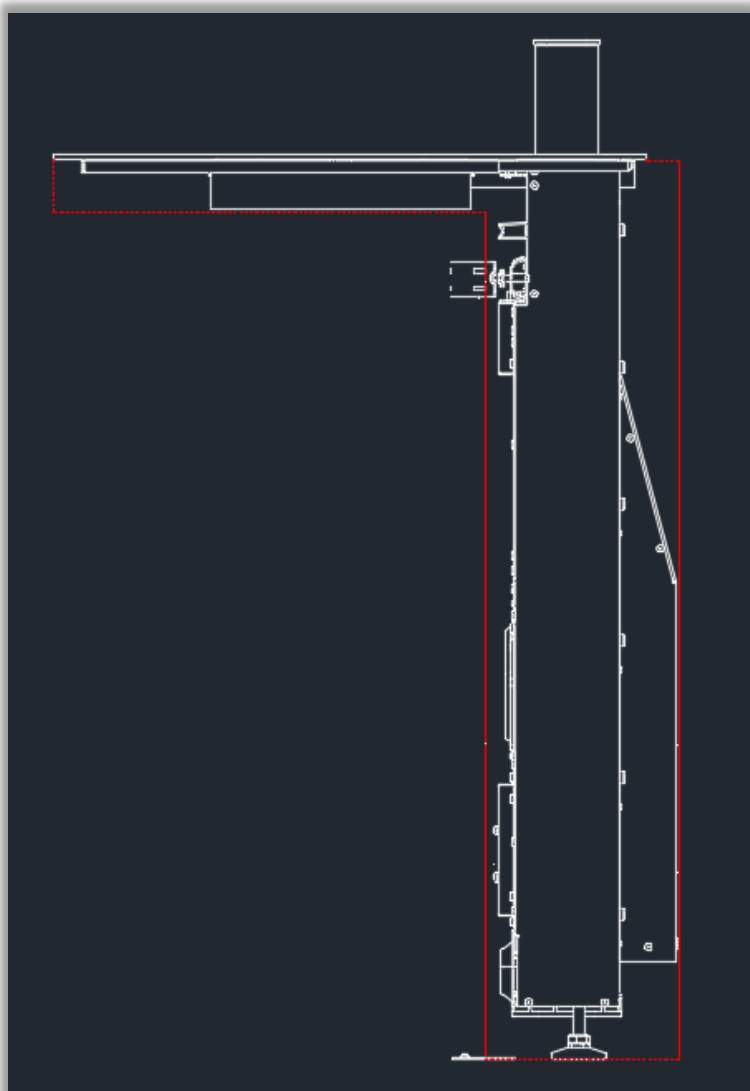

Novy Panorama

Product info

Type: Novy Panorama Pro 1821, Novy Panorama power 1831

Links: [Novy website](#)

File info

Large file: 96kb

Date: 2023

Signed by: Krijn Sas

File formats: DWG, ZIP