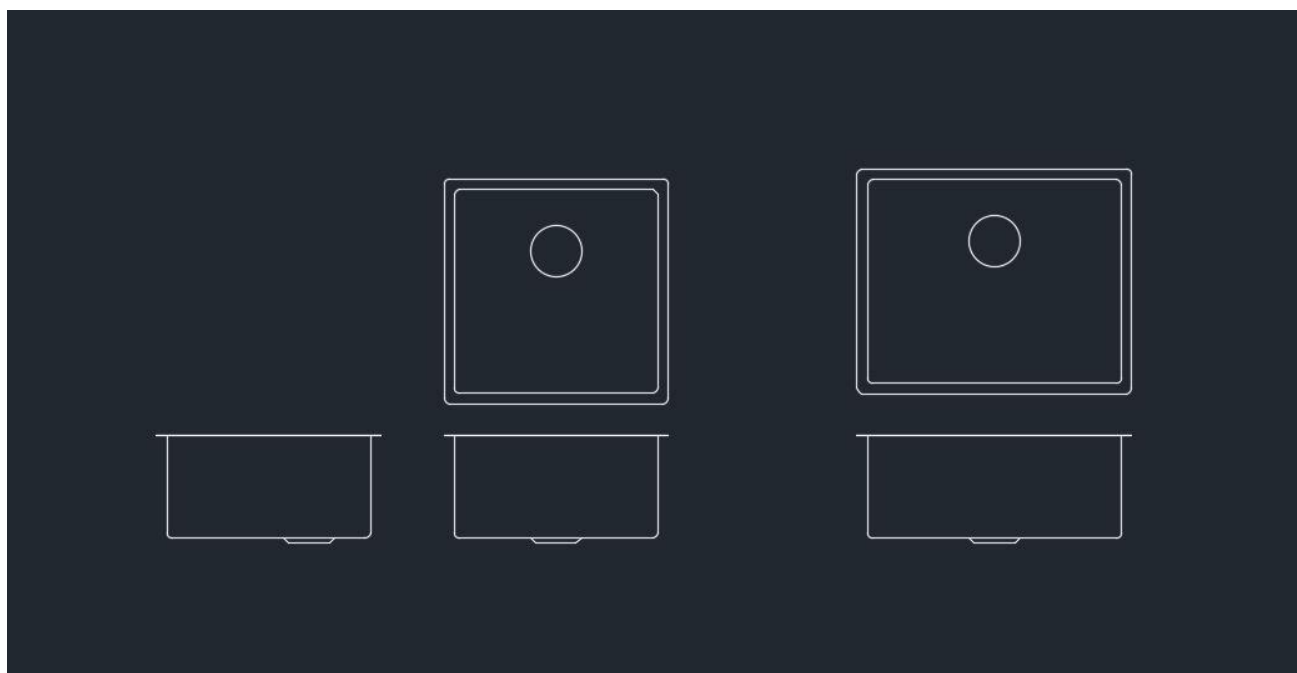

Spoelbakken

Product info

Type: Spoelbakken 400mmx400mm & 500mmx400mm

Links: -

File info

Large file: 35kb

Date: 2023

Signed by: Krijn Sas